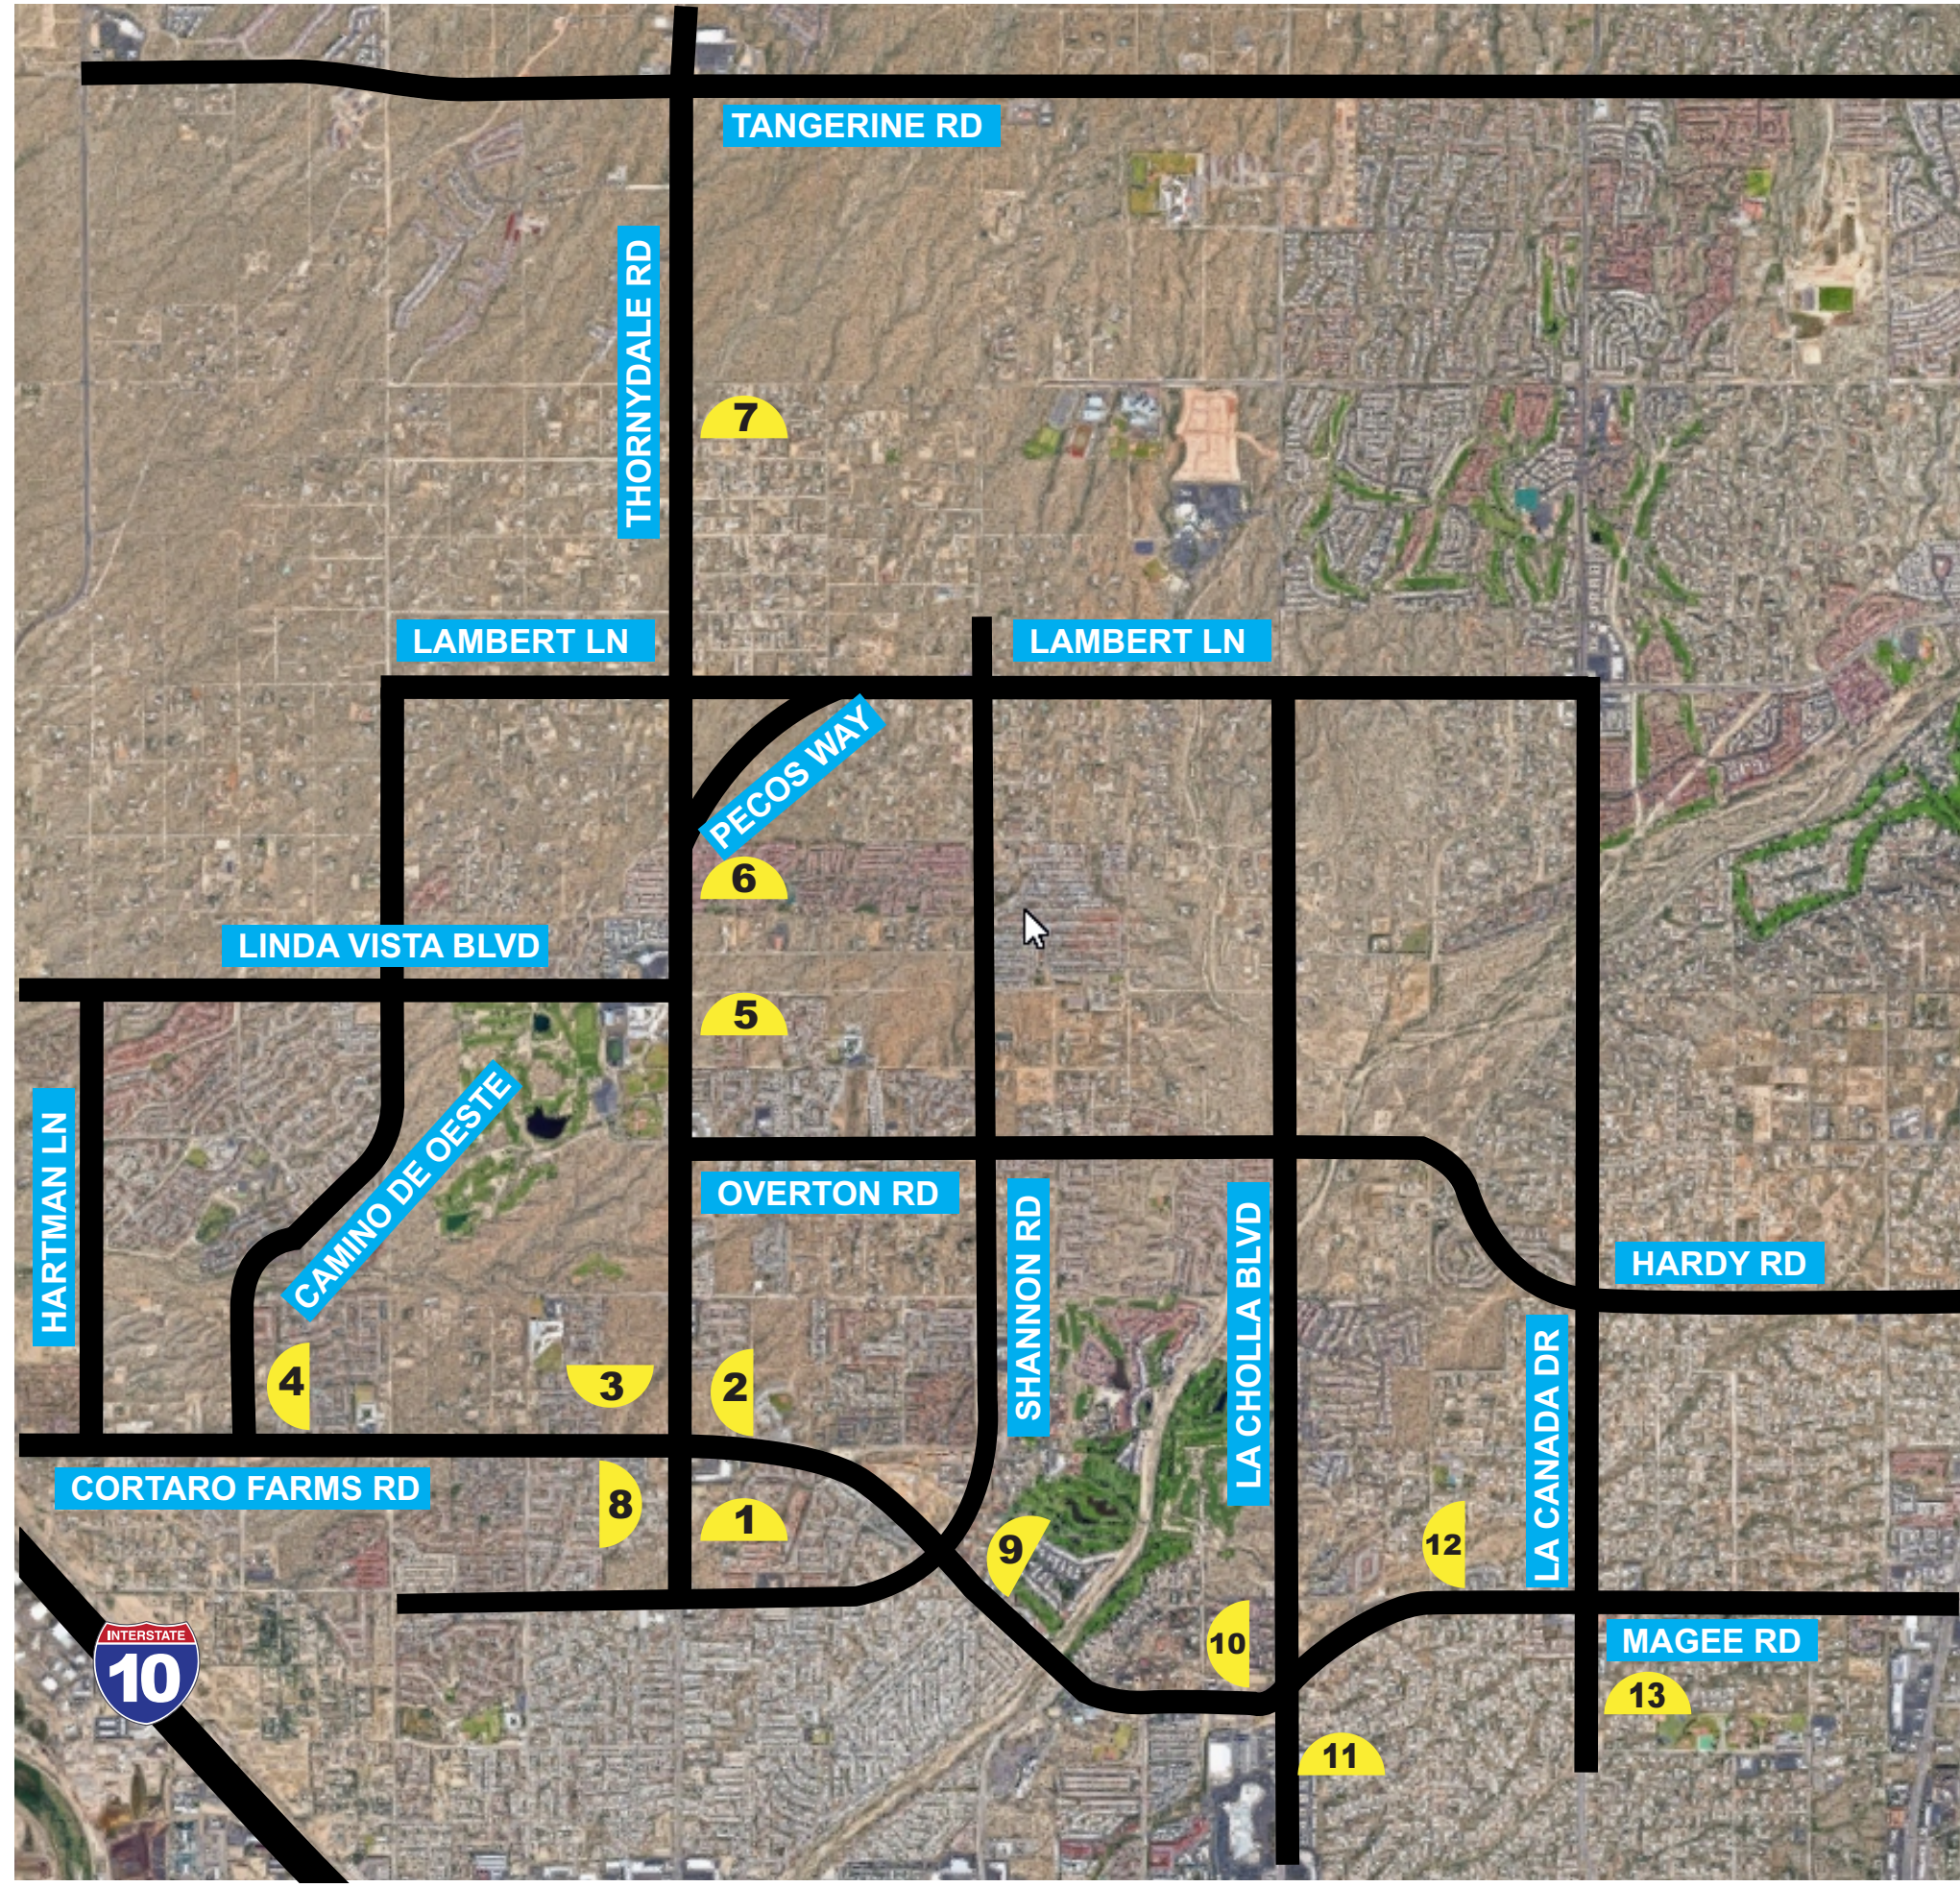

# Thornydale/Cortaro Farms/Magee

Northwest Pima County Kiosk Locations

TUCSON, AZ • 520.294.3400  
territorialdirect.com